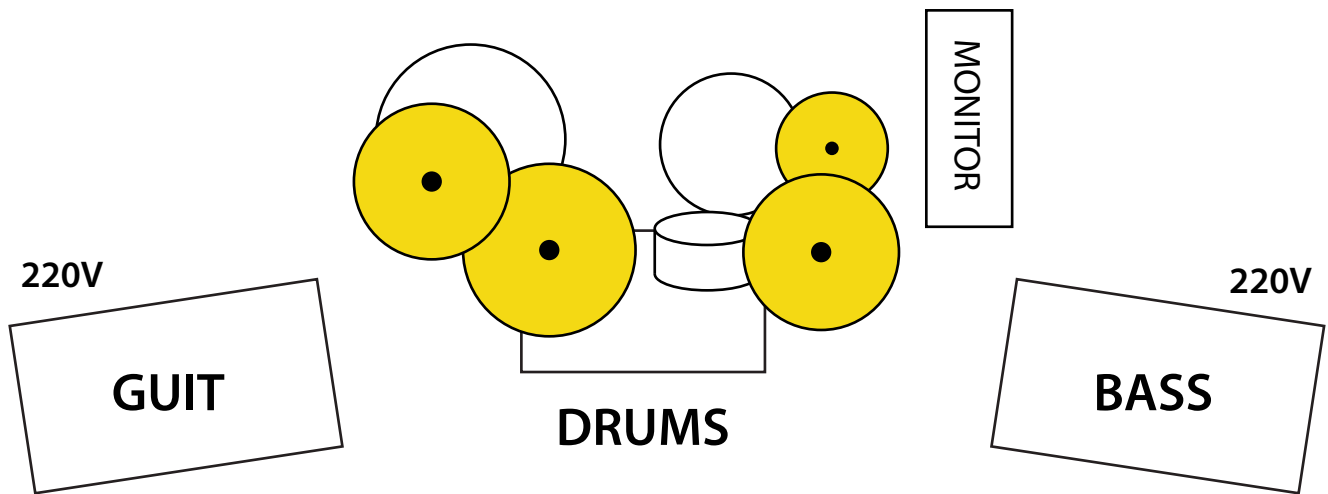

Labradors

Info: Fabrizio 340/1607542 - Pilli 348/4725676

CH	INSTRUMENT	MIC	OUTBOARD
1	bd	D112 akg	comp + gate
2	sn top	sm 57 (beta if possible)	comp + gate
3	sn bottom	sennheiser e 604/sm 57	
4	hi hat	451 akg or similar	
5	tom	421 sennheiser or similar	gate
6	floor tom	421 sennheiser or similar	gate
7	over head left	451 akg or similar	
8	over head right	451 akg or similar	
9	bass line	D.I. box	comp
10	bass mic	421 sennheiser	comp
11	guitar	sm 57	
12	vox main	sm 58	comp
13	vox right	sm58	comp